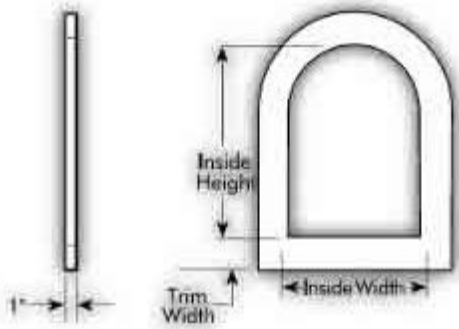

Specifications

SKU	Style	Inside Width	Inside Height	Trim Width	Projection	Keystone Projection
CLV18X30X4F	Flat	18 3/16"	30 3/16"	3 1/2"	1"	-
CLV18X54X4F	Flat	18 1/8"	54 1/8"	3 1/2"	1"	-
CLV22X31X4F	Flat	22 3/16"	31 11/16"	3 1/2"	1"	-
CLV22X31X6F	Flat	22 3/16"	31 11/16"	5 1/2"	1"	-
CLV22X31X4FA	Art Deco	22 3/16"	31 11/16"	3 1/2"	1"	2 1/4"