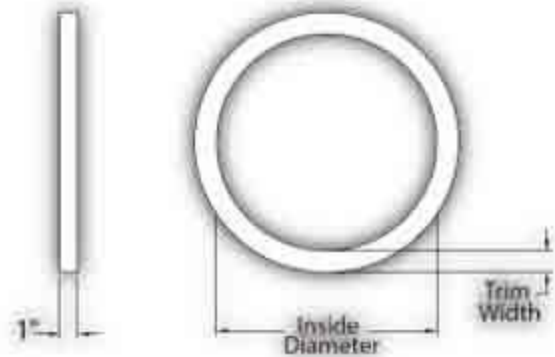

Specifications

| SKU | Trim Width | Projection | Inside Diameter |
|----------|------------|------------|-----------------|
| RLV18X4F | 3 1/2" | 1" | 18 3/16" |
| RLV24X4F | 3 1/2" | 1" | 24 3/16" |
| RLV28X4F | 3 1/2" | 1" | 28 3/16" |