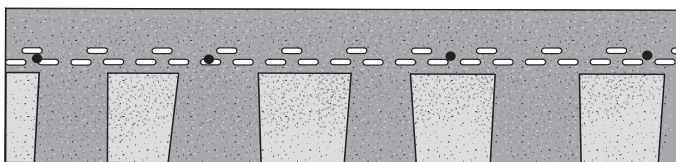

Length: 42" / 1066.8 mm
Width: 14" / 355.6 mm

Exposure: 6" / 152.4 mm
Shingles Per Bundle: 18-20

FEATURES

Available In 7 Colors
Algae Resistant Shingle
Up To 130 mph Wind Limited Warranty*
Lifetime Limited Warranty*

ASTM

D7158, Class H Wind Resistance,
Passed at 150 mph
D6381, Uplift Resistance
D3018, Type 1
D3161, Class F, Tested at 110 mph
D3462, As Manufactured
E108, Class A Fire Resistance

UL

790, Class A Fire Resistance
2390, Class H Wind Resistance

CODES AND COMPLIANCES

Meets AC438 Criteria
CAN/CSA-A123.5-M90
Florida Building Code Approved – FL 16305
Miami-Dade County Product Control Approved

For maximum protection and warranty coverage, install an Atlas Signature Select® Roofing System with components designed and backed by an Atlas warranty.

SAFETY, STORAGE AND HANDLING

WARNING: Roofing application can be dangerous. Observe all precautions and safety guidelines in accordance with proper roofing trade practices. Minimize roof traffic. Perform regular roof maintenance in appropriate weather.

IMPORTANT PRECAUTIONS: Store on flat surface. Protect from weather during storage and on job site. Sealant protection tape is placed on back of each shingle and does not have to be removed before applying.

For additional safety, storage and handling instructions go to: AtlasRoofing.com/roof-shingles/sds

INSTALLATION AND SPECIFICATIONS

For warranty installation instructions go to: AtlasRoofing.com/roof-shingles/prolam-shingles

For detailed installation and complete 3-part specifications go to: AtlasRoofing.com/roof-shingles/specifications

Atlas Roofing Corporation (ATLAS) warrants to you, the original owner of its shingle products, that this product is free from any manufacturing defects that materially affect the performance of your shingle during the Premium Protection Period or that cause leaks for the balance of the applicable warranty period.