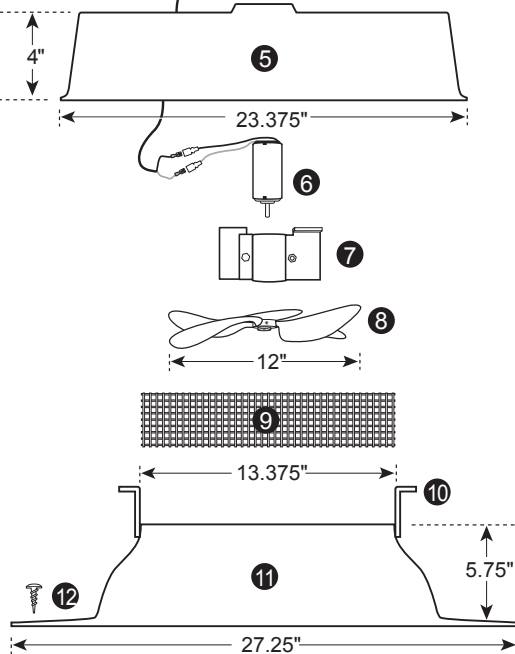

Roof Mount Flashing

OPTIONAL ACCESSORIES:

Thermal Snap Switch
available to automatically turn off unit during colder months.

SOLAR PANEL VENTING CAPACITY

- 12 watts – up to 1,260 sf
  up to 893 CFMs
- 24 watts – up to 2,100 sf
  up to 1,339 CFMs
- 36 watts – up to 2,625 sf
  up to 1,628 CFMs
- 60 watts – up to 3,255 sf
  up to 1,995 CFMs