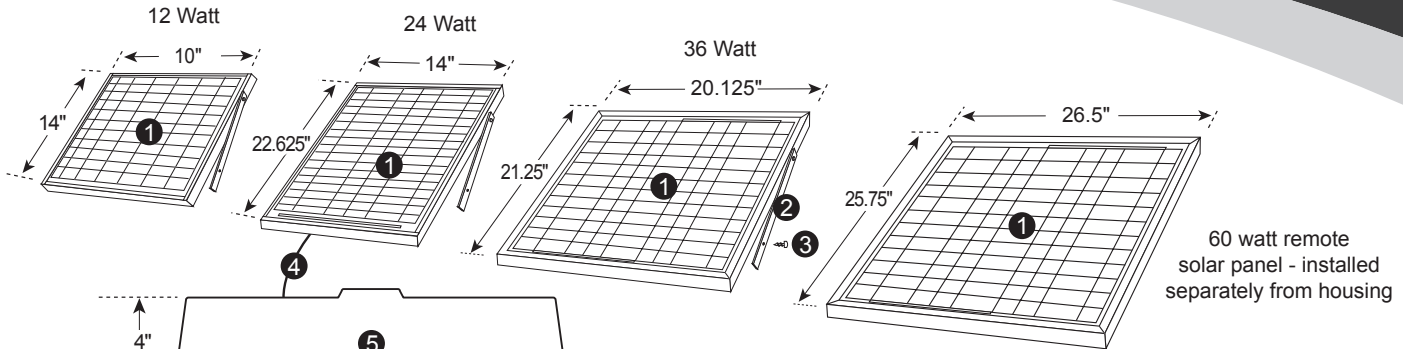

NOTE: Exploded view of Solar Attic Fan is for illustrative purposes only. Unit comes fully assembled.

1. Custom Solar Panel (12, 24, 36, or 60 watt available)*
2. (2) Adjustable Solar Panel Bracket
3. (2) #8 x .75" Self-Tapping Screws
4. 18 Gauge Tinned Copper Wire Lead
5. 1100 Series, Commercial Pure Grade Aluminum Hood
6. Custom DC Motor
7. Motor Bracket Assembly
8. Precision Pitch 5 Blade Fan
9. 3.25" x 48" Stainless Steel Wire Mesh
10. (4) Rugged 14 Gauge Hood Support Bracket
11. 1100 Series, Commercial Pure Grade Aluminum Flashing
12. (6) #6 x 1.5" Stainless Steel Phillips Head Screws

*solar panel dimensions may vary slightly