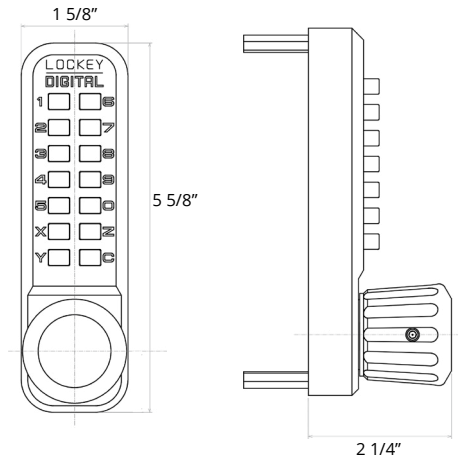

## FEATURES

- Mechanical, keyless, narrow stile lock
- Replaces Adams-Rite style lock
- Locks automatically, now with passage function
- One user code
- Knob on exterior, thumb turn on interior
- Changeable handing
- Ideal for aluminum storefront doors

## OPTIONS

Single Combination, Double Combination

Single Combination

Double Combination

## DIMENSIONS & SPECIFICATIONS

### Dimensions:

- Length: 5 5/8"
- Width: 1 5/8"
- Depth: 1 5/8"

- Total Coverage with Trim Plates: 6" L x 2" W
- Door Thickness: 1 1/8" to 2", up to 5" with Extension Kit
- Backset: 1 1/8"
- Material: Zinc-plated steel
- Teflon coated stainless steel interior components
- For Exterior & Interior Use
- Weather Resistant
- Lifetime Mechanical Warranty