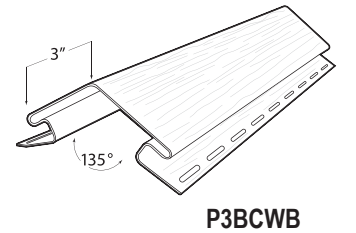

3" Bay Corner - Brushed Finish
Length 10' - 0" | 10 Pcs./Carton | Carton Weight: 34.81 Lbs. | 100 Linear Ft.

Color / Color #
02