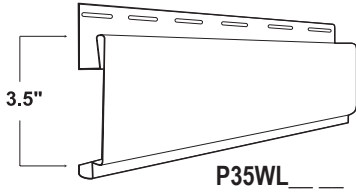

Data Sheet

Polaris® Vinyl Accessories

Product Illustration

Description & Color Numbers

Color Chart

3.5" Face Window Lineal - w 3/4" Receiver - Matte Finish
 Length 12' - 6" | 20 Pcs./Carton | Carton Weight: 59.42 lbs. | 250 Linear Ft.