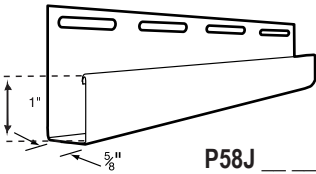

Data Sheet

Polaris® Vinyl Accessories

Product Illustration

Description & Color Numbers

3/8" J-Channel w 1" Face - Matte Finish

Length 12' - 6" | 40 Pcs./Carton | Carton Weight: 46.09 lbs. | 500 Linear Ft.

Color / Color #
02 11 43