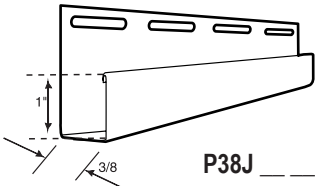

Data Sheet

Polaris® Vinyl Accessories

Product Illustration

Description & Color Numbers

3/8" J-Channel w 1" Face - Matte Finish

Length 12' - 6" | 40 Pcs./Carton | Carton Weight: 46.09 lbs. | 500 Linear Ft.

Color / Color #
02 11 43