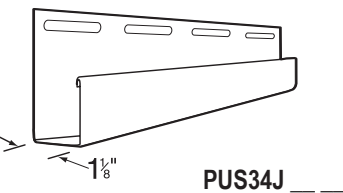

Data Sheet

Polaris® Vinyl Accessories

Product Illustration

Description & Color Numbers

3/8" J-Channel w 1" Face - Matte Finish

Length 12' - 6" | 40 Pcs./Carton | Carton Weight: 46.09 lbs. | 500 Linear Ft.

Color / Color #
02 11 43