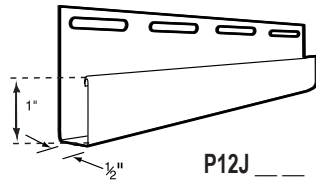

Data Sheet

Polaris® Vinyl Accessories

Product Illustration

Description & Color Numbers

3/8" J-Channel w 1" Face - Matte Finish

Length 12' - 6" | 40 Pcs./Carton | Carton Weight: 46.09 lbs. | 500 Linear Ft.

Color / Color #
02 11 43