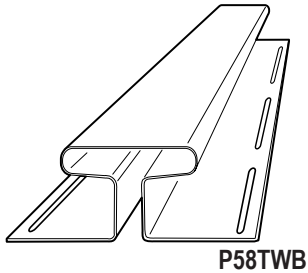

5/8" T-Channel - Matte Finish

Length 12' - 6" | 20 Pcs./Carton | Carton Weight: 51.00 lbs. | 250 Linear Ft.

Color / Color #
02