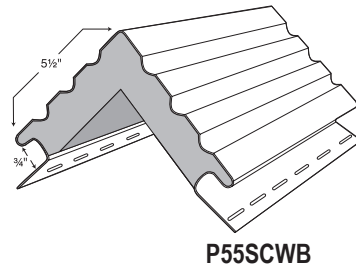

5.5" Fluted Super Corner w Foam Insert - 3/4" Receiver - Matte Finish
Length 20' - 0" | 5 Pcs./Carton | Carton Weight: 50 lbs. | 100 Linear Ft.

Color / Color #
02