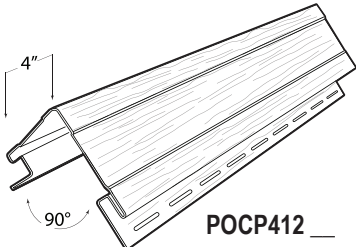

Description & Color Numbers

Color Chart

4" Outside Corner Post w 3/4" Receiver - Brushed Finish
 Length 12' - 0" | 10 Pcs./Carton | Carton Weight: 53.09 lbs. | 120 Linear Ft.

Color / Color #
 02 11 17 22 26 41 43 44 46 47 49 51 52 61 79 80 81 82 85 86 87
 89 90 91 92 94 96 97