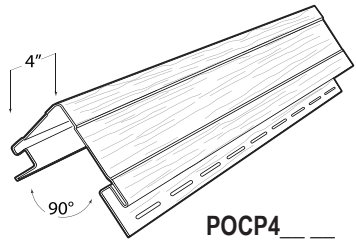

4" Outside Corner Post w 3/4" Receiver - Brushed Finish
Length 10' - 0" | 10 Pcs./Carton | Carton Weight: 42.59 lbs. | 100 Linear Ft.

Color / Color #
02