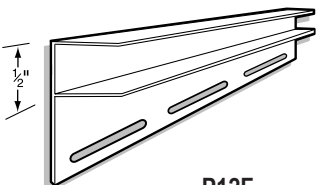

P12F ___

Description & Color Numbers

Inside Corner Post w 3/4" Receiver & 1-3/8" Face - Matte Finish

Length 10' - 0" | 10 Pcs./Carton | Carton Weight: 21.20 lbs. | 100 Linear Ft.

Color / Color

02 11 17 22 26 41 43 44 46 47 49 51 52 61 79 80 81 82 85 86
87 89 90 91 92 93 94 95 96 97

Double Utility Trim - Matte Finish

Length 12' - 6" | 25 Pcs./Carton | Carton Weight: 54.66 lbs. | 312.5 Linear Ft.

Color / Color

02 11 17 22 26 41 43 44 46 47 49 51 52 61 79 80 81 82 85 86 87
89 90 91 92 94 96 97

Flex "J" - 3/4" Opening - Matte Finish

Length 11' - 6" (Colors) | Length 11' - 6" (White only) | *Sold by Piece*

Color / Color

B T W

Finish Trim w 3/4" Face - Matte Finish

Length 12' - 6" | 40 Pcs./Carton | Carton Weight: 40.72 lbs. | 500 Linear Ft.

Color / Color

02 11 17 22 26 41 43 44 46 47 49 51 52 61 79 80 81 82 85 86
87 89 90 91 92 94 96 97

SEASIDE Colors: 23 24 25 48

Frieze Runner - "F" Channel - Matte Finish

Length 12' - 6" | 20 Pcs./Carton | Carton Weight: 23.22 lbs. | 250 Linear Ft.

Color / Color

02 11 17 22 26 41 43 44 46 47 49 51 52 61 79 80 81 82 85 86 87
89 90 91 92 94 96 97 98

Color Chart

Standard Colors

White Birch	02
Classic Sand	11
Warm Sandalwood	17
Sunny Maize	22
Summer Wheat	26
Harbor Stone	44

Premium Colors

Soft Willow	41
Pebble Clay	43
Summer Wheat	26
Basket Beige	46
Slate Blue	47
Graphite Grey	49
Artisan Clay	61
Meadow	82

Elite Colors

Topaz	51
Java	52
Seagrass	79
Twilight	80
Keystone	85
Nutmeg	86

Paramount Colors

Canyon Brown	81
Heritage Red	87
Hampton Blue	89
Gray Flannel	90
Coffee Bean	91
Onyx	92
Mountain Pine	94
Blue Ridge	96
Woodland	97
Musket Brown	98

SeaSide Colors

Coastal Sky	23
Providence Yellow	24
Sunset Peach	25
Concord Green	48

Flex J Colors

Biege (Flex J)	B
Tan (Flex J)	T
White (11" Flex J)	W