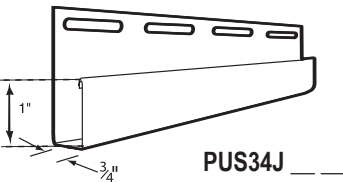

Data Sheet

Polaris® Vinyl Accessories

Product Illustration

Description & Color Numbers

3/8" J-Channel w 1" Face - Matte Finish

Length 12' - 6" | 40 Pcs./Carton | Carton Weight: 46.09 lbs. | 500 Linear Ft.

Color / Color #
02 11 43