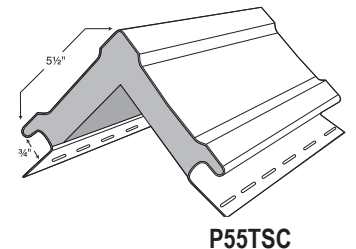

5.5" Traditional Super Corner w Foam Insert - 3/4" Receiver - Matte Finish
Length 20' - 0" | 5 Pcs./Carton | Carton Weight: 50 lbs. | 100 Linear Ft.

Color / Color #
02 11 17 43(60) 44

Standard Colors	
White Birch	02
Classic Sand	11
Warm Sandalwood	17
Sunny Maize	22
Summer Wheat	26
Harbor Stone	44
Premium Colors	
Soft Willow	41
Pebble Clay	43
Summer Wheat	26
Basket Beige	46
Slate Blue	47
Graphite Grey	49
Artisan Clay	61
Meadow	82
Elite Colors	
Topaz	51
Java	52
Seagrass	79
Twilight	80
Keystone	85
Nutmeg	86
Paramount Colors	
Canyon Brown	81
Heritage Red	87
Hampton Blue	89
Gray Flannel	90
Coffee Bean	91
Onyx	92
Mountain Pine	94
Blue Ridge	96
Woodland	97
Musket Brown	98
SeaSide Colors	
Coastal Sky	23
Providence Yellow	24
Sunset Peach	25
Concord Green	48
Flex J Colors	
Biege (Flex J)	B
Tan (Flex J)	T
White (11" Flex J)	W