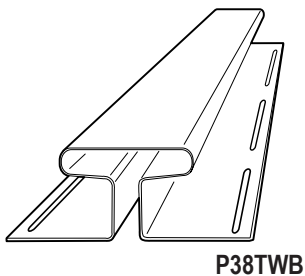

3/8" T-Channel - Matte Finish

Length 12' - 6" | 20 Pcs./Carton | Carton Weight: 45.73 lbs. | 250 Linear Ft.

Color / Color #
02

Standard Colors	
White Birch	02
Classic Sand	11
Warm Sandalwood	17
Sunny Maize	22
Summer Wheat	26
Harbor Stone	44
Premium Colors	
Soft Willow	41
Pebble Clay	43
Summer Wheat	26
Basket Beige	46
Slate Blue	47
Graphite Grey	49
Artisan Clay	61
Meadow	82
Elite Colors	
Topaz	51
Java	52
Seagrass	79
Twilight	80
Keystone	85
Nutmeg	86
Paramount Colors	
Canyon Brown	81
Heritage Red	87
Hampton Blue	89
Gray Flannel	90
Coffee Bean	91
Onyx	92
Mountain Pine	94
Blue Ridge	96
Woodland	97
Musket Brown	98
SeaSide Colors	
Coastal Sky	23
Providence Yellow	24
Sunset Peach	25
Concord Green	48
Flex J Colors	
Biege (Flex J)	B
Tan (Flex J)	T
White (11" Flex J)	W