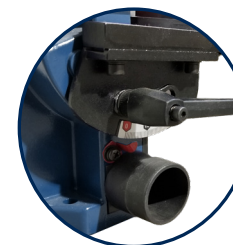

RIKON

4" x 36" Belt / 8" Disc Sander Model 50-114

Release Handle

Change your belts with ease using the belt tension quick release handle

Belt Tilts

Adjust your belt from 0° to 90°

Tables Tilt

Tables tilt from 0° to 45°. Comes with miter gauge

2 Dust Ports

Includes dust ports for both belt & disc for improved dust collection

Specifications

MOTOR

Horsepower	3/4 HP
Amps	5
Volts	120V, 60 Hz

BELT

Size	4" x 36"
Speed	2,165 SFPM
Tilt	0° - 90°

DISC